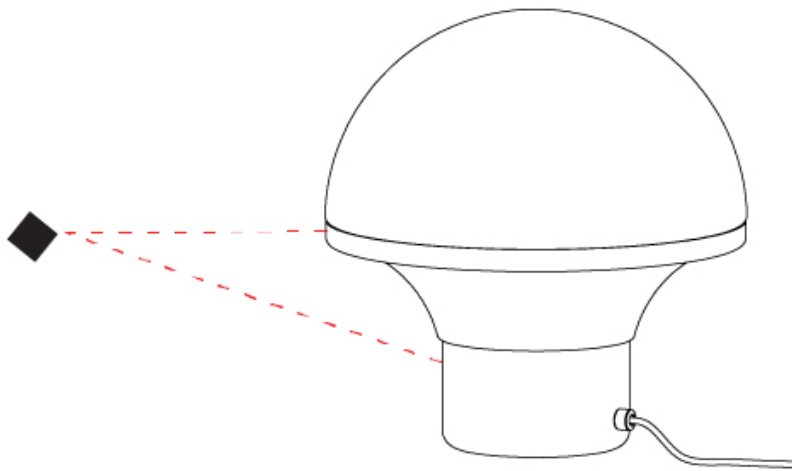

GEYSER PORTABLE

D94039

PROJECT	_____
TYPE	_____
SPECIFIER	_____
QUANTITY	_____
DATE	_____