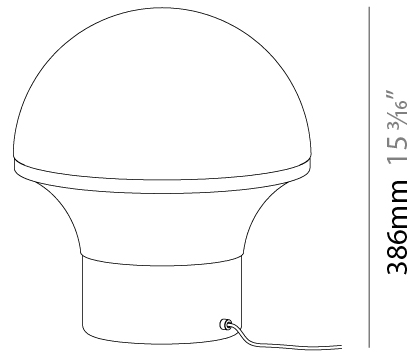

GENERAL

Series: Geysler
Brand: Milan
Division: Design
Mounting Type: Portable
Mounting Location: Table
Subcategory: Table

PHYSICAL

Shape: Abstract
Diameter (mm): 234
Diameter (in): 9 ³/₁₆"
Height (mm): 252
Height (in): 9 ¹⁵/₁₆"
Light Distribution: Omnidirectional
Weight (kg): 4.1
Weight (lbs): 8.999
Diffuser: Satin Opal Acid-Etched Blown Glass
Fixture Finish: BLK
Fixture Material: Stainless Steel
Upon Request: Bolt Down

GENERAL

Series: Geysler
 Brand: Milan
 Division: Design
 Mounting Type: Portable
 Mounting Location: Table
 Subcategory: Table

PHYSICAL

Shape: Abstract
 Diameter (mm): 352
 Diameter (in): 13 7/8
 Height (mm): 386
 Height (in): 15 3/16
 Light Distribution: Omnidirectional
 Weight (kg): 5.0
 Weight (lbs): 10.999
 Diffuser: Satin Opal Acid-Etched Blown Glass
 Fixture Finish: BLK
 Fixture Material: Stainless Steel
 Upon Request: Bolt Down

ELECTRICAL

Number of Lamps: 1
 Lamp Type: LED Retrofit
 Lamp Shape: A19
 Bulb Included: Bulb Not Included
 Total Output Wattage (W): 12
 Max. Wattage Per Lamp (W): 12
 Lamp Base: E26
 Dimming: 5-Step Touch Dimming
 Input Voltage (V): 120
 Upon Request: 277Vac / GU24

LED

OPTICAL

RATINGS AND CERTIFICATIONS

Certified By: CSA Certified to UL and CSA Standards
 IP rating: IP20

Ø352mm 13 7/8"

386mm 15 3/16"

GEYSER PORTABLE

D94040